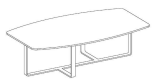

RECTANGULAR LEFT SOFA BACK TABLE

59cm x 110cm H 50cm
23,23" x 43,31" H 19,69"

RECTANGULAR ACCENT

46cm x 56cm H 50cm
18,11" x 22,05" H 19,69"

RECTANGULAR RIGHT SOFA BACK TABLE

59cm x 110cm H 50cm
23,23" x 43,31" H 19,69"

RECTANGULAR TERMINAL

60cm x 105cm H 50cm
23,62" x 41,34" H 19,69"

FINISHINGS

Frame finishing

ANTHRACITE

Top finishing

SMOKED OAK

COFFEE OAK